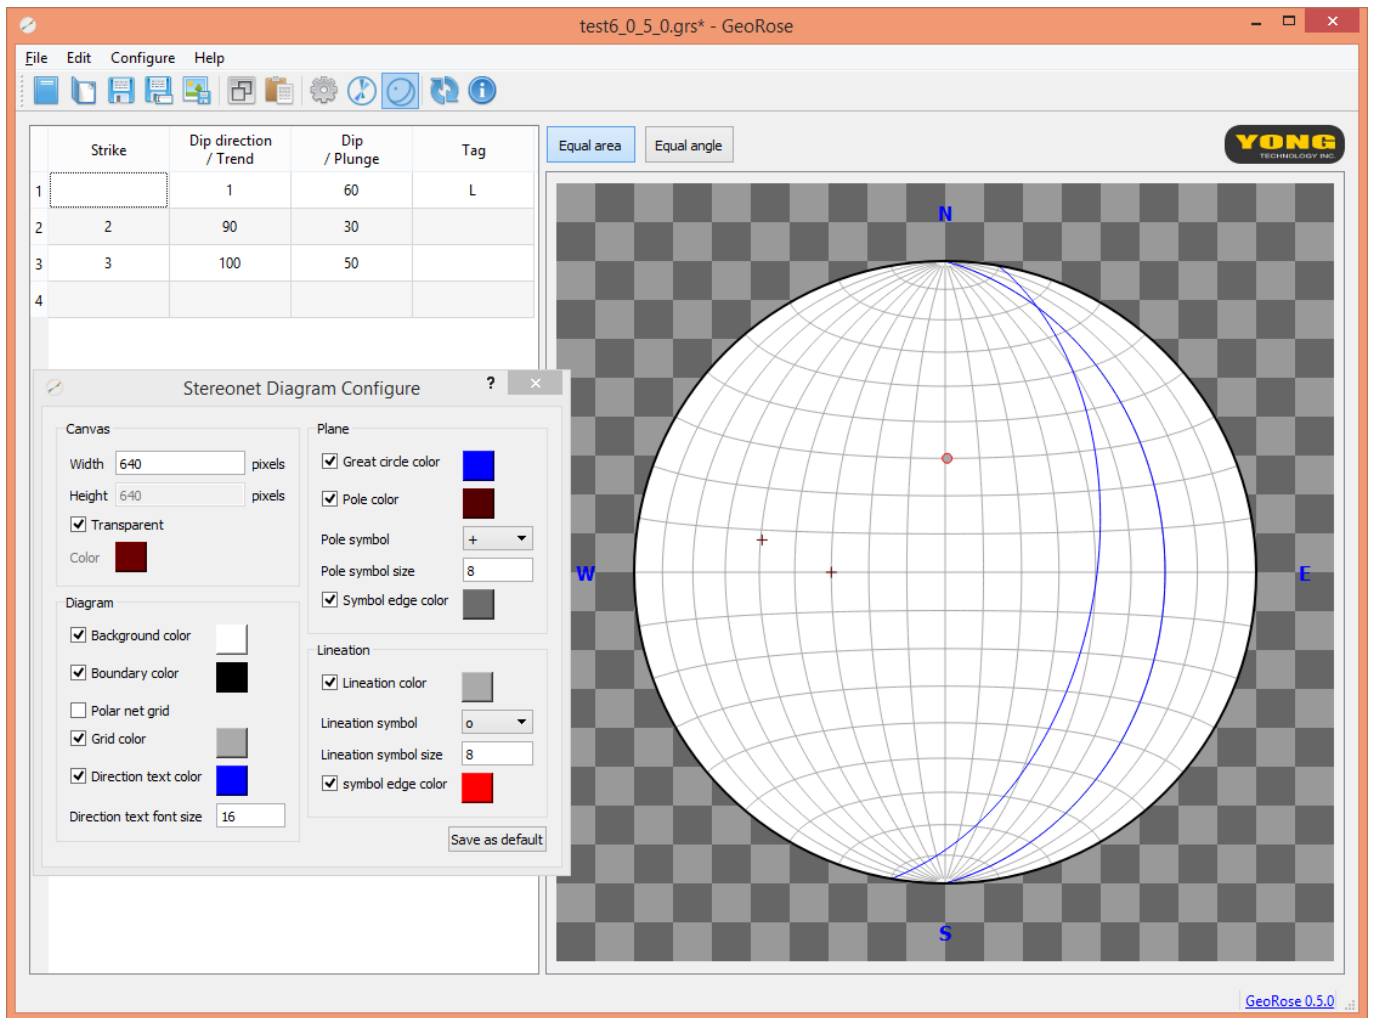

[Xforce 2018 Keygen Download](#)

rose diagram software free

[Download free convert xls to html c for iphone](#)

Data can be plotted as: point symbols; great circles; beta intersections (not recommended); contours of gridded point density; intersection lineation plots; or as rose diagrams.. Multiple plot windows can be opened simultaneously and can be arranged on a page prior to printing. [Download free Vga Or Hdmi For Pc Gaming](#)

wind rose diagram software free download

[Vpn For Mac Free](#)

Corrections can be applied to frequency rose diagrams for linear data sampling bias.. Linked fault plane and slip data can be plotted as either slip arrow plots or as kinematic axes plots.. The primary plot data can include appended numeric or non-numeric information (such as length, weighting factors, mean wind data,, vein widths, assay values, etc) to allow either classification of the data within the plots, or for various rose diagram options (e.. Registered users can display up to 99 simultaneous plots (but more than 20 becomes unwieldy).. Wind rose options include plotting mean wind data (wind speedwind frequencywind energy).. The prime purpose is for the plotting of geological structural data but the plots may be applied to a variety of spatialorientation data, including wind data.. Data from multiple files can be merged as a single dataset, or can be overlaid as separate plots using different symbols.. ACADEMIC USE: GEORient packages can be used freely in their